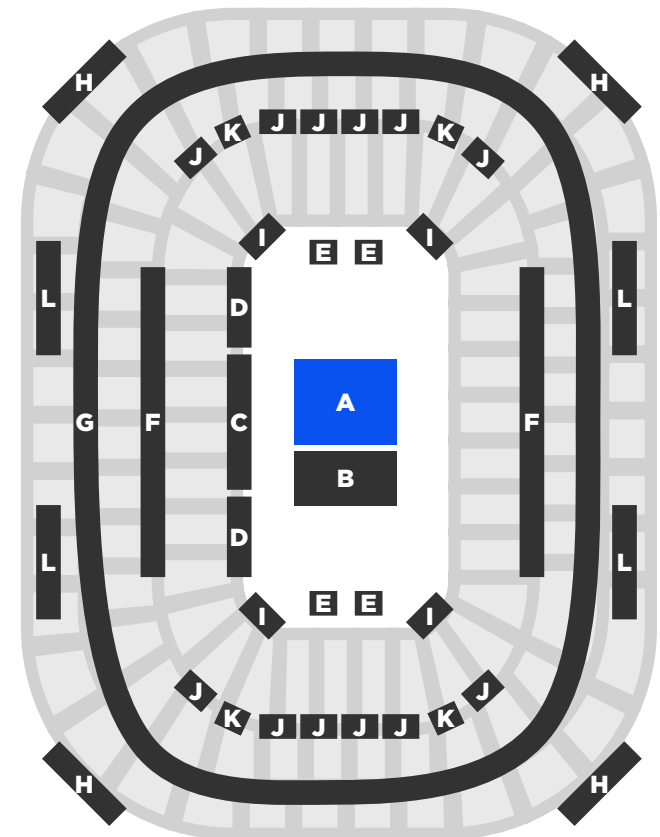

A. SIDELINE SCOREBOARD/ WELCOME OPTION

//CONTENT CREATION SPECIFICATIONS

Welcomes content must be designed at

2880 px wide by 1600 px high

with consideration of GIP: 1856 px wide by 180 px high

Pixel aspect ratio is 1:1 square pixels.
Use RGB color mode when designing.

//PREFERED DELIVERY FORMATS

STILLS: PNG, Millions of Colors

ANIMATIONS: h.264 MP4 or Quicktime Pro Res

422, 30 fps, Millions of Colors