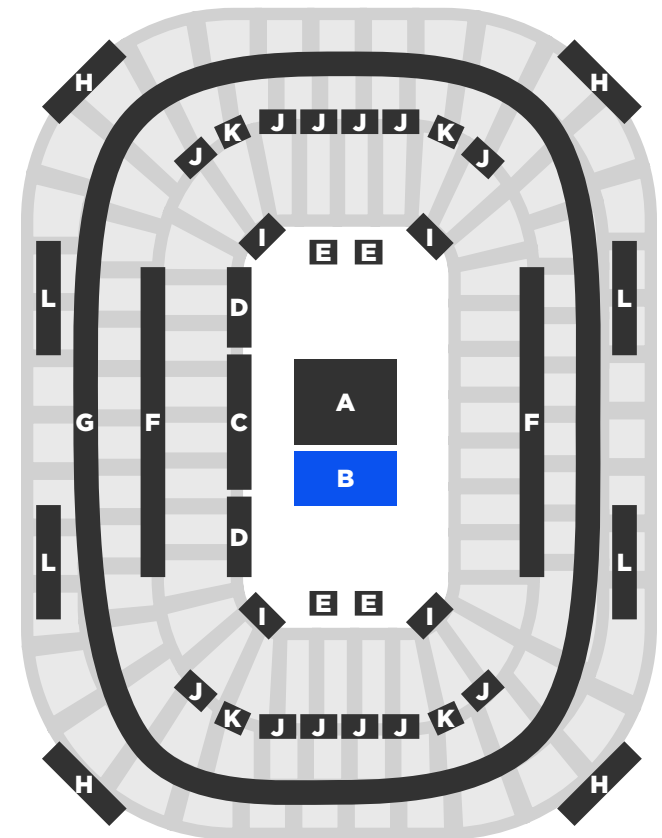

B. BASELINE SCOREBOARD/ WELCOME OPTIONS

//CONTENT CREATION SPECIFICATIONS

All content must be rendered out at the below specifications.

1680 px wide by 1520 px high

Pixel aspect ratio is 1:1 square pixels.
Use RGB color mode when designing.

//PREFERED DELIVERY FORMATS

STILLS: PNG, Millions of Colors

ANIMATIONS: h.264 MP4 or Quicktime Pro Res

422, 30 fps, Millions of Colors