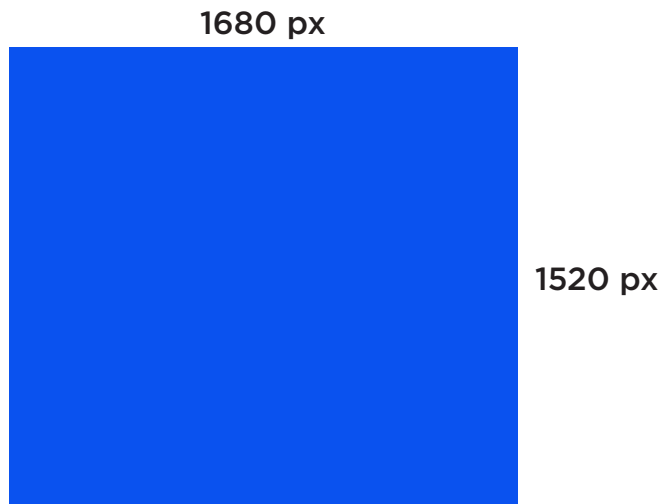

B. BASELINE SCOREBOARD/ WELCOME OPTIONS

//CONTENT CREATION SPECIFICATIONS

All content must be rendered out at the below specifications.

1680 px wide by 1520 px high

Pixel aspect ratio is 1:1 square pixels.
Use RGB color mode when designing.

//PREFERED DELIVERY FORMATS

STILLS: PNG, Millions of Colors

ANIMATIONS: h.264 MP4 or Quicktime Pro Res

422, 30 fps, Millions of Colors