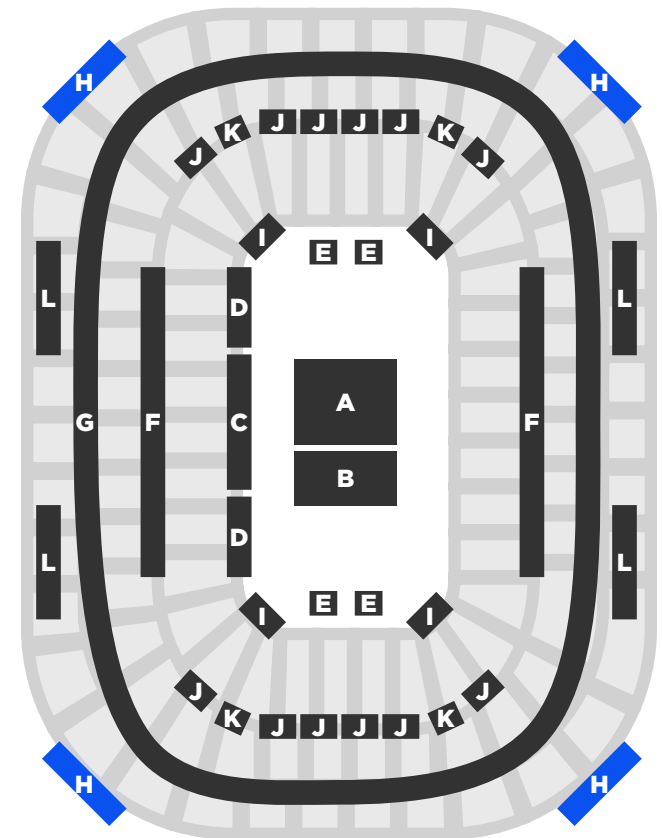

B. BASELINE SCOREBOARD/
WELCOME OPTION

H. CORNER BOARDS

A. SIDELINE SCOREBOARD/ WELCOME OPTION

//CONTENT CREATION SPECIFICATIONS

Welcomes content must be designed at

2880 px wide by 1600 px high

with consideration of GIP: 1856 px wide by 180 px high

B. BASELINE SCOREBOARD/ WELCOME OPTIONS

//CONTENT CREATION SPECIFICATIONS

All content must be rendered out at the below specifications.

1680 px wide by 1520 px high

Pixel aspect ratio is 1:1 square pixels.
Use RGB color mode when designing.

960 px wide by 232 px high

Pixel aspect ratio is 1:1 square pixels.
Use RGB color mode when designing.

//PREFERED DELIVERY FORMATS

STILLS: PNG, Millions of Colors

ANIMATIONS: h.264 MP4 or Quicktime Pro Res 422,
30 fps, Millions of Colors